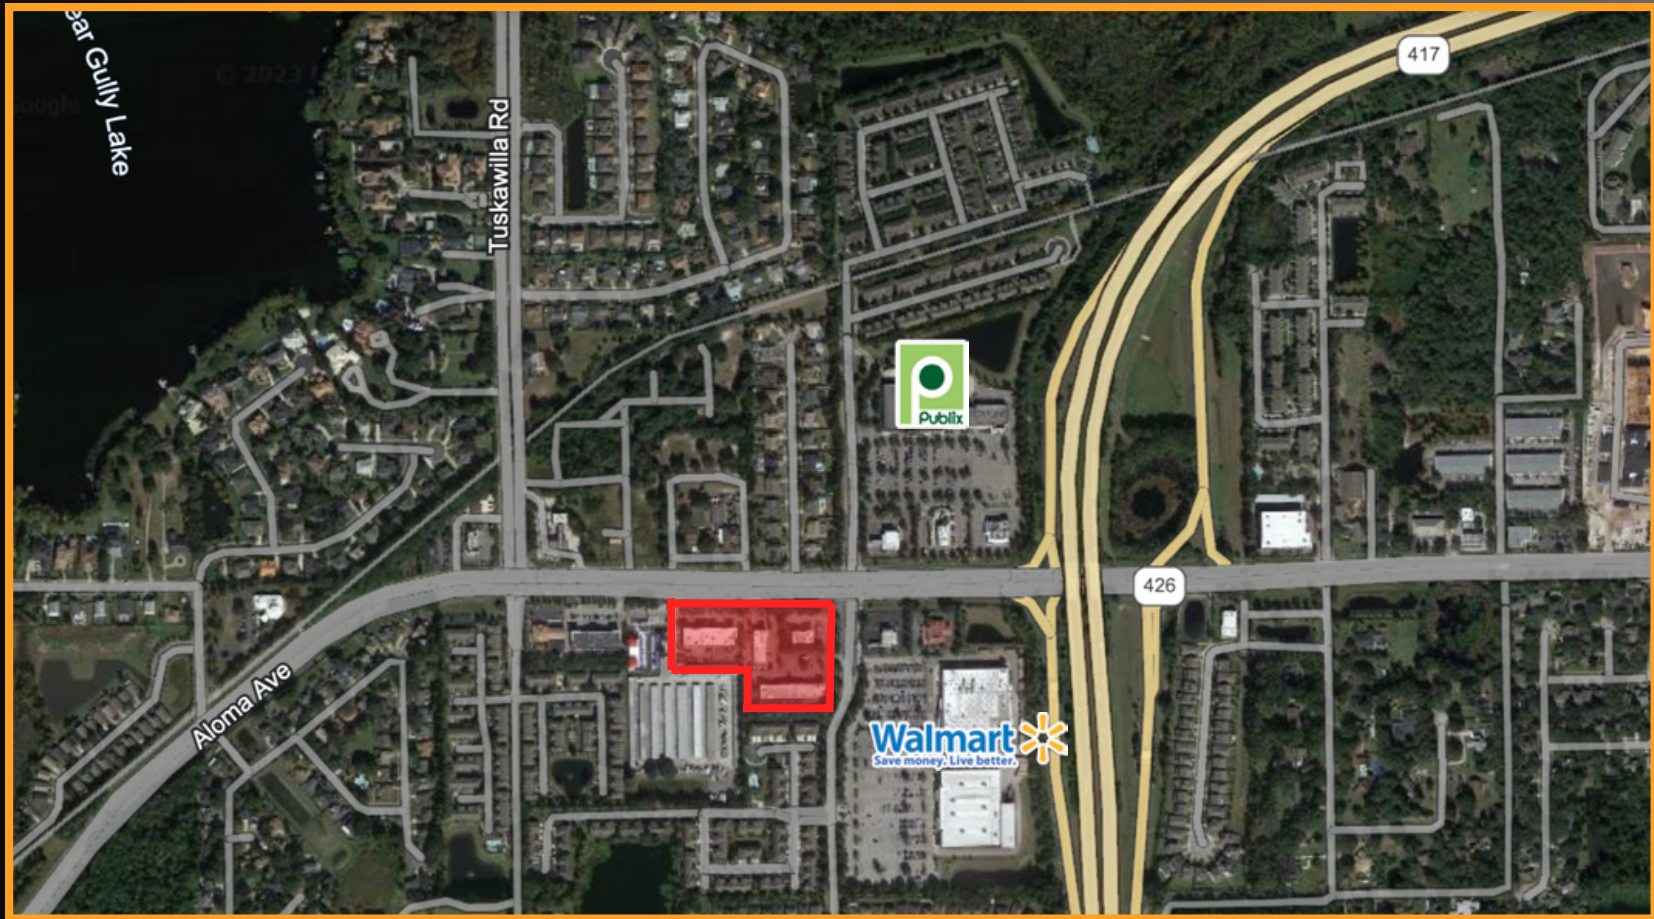

- Shares light with Walmart anchored center and Publix anchored center.
- Neighboring Tenants: Sage Dental, Oviedo Vet Care, Gooda Fooda, Trinity Eye Associates, Your Kids Urgent Care & The Armories
- Seeking professional services, beauty, book stores etc.

AVAILABLE

BRIDGEWATER COMMONS

5420 Deep Lake Rd, Oviedo, FL 32765

1,200 SF SPACE AVAILABLE

Oviedo

Executive Summary

The wealthiest people live in Oviedo/Chuluota..., according to the most recent data from the US Census Bureau. Of the zip codes that have a population of 10,000 or more or have a median household income of \$ 100,000, Oviedo/Chuluota ranked #1, 14% higher than #2 Dr. Phillips (\$109,918) and 18.6% higher than #3 Windermere (\$105,774).

Reported by the Orlando Business Journal 10-10-2023

Zipcode: 32765

OVIEDO

Highest median

household income

\$125,451

Zipcode: 32766 (Oviedo/Chuluota)

3-MILE POPULATION	MEDIAN AGE	# OF HOUSEHOLDS
 84,565	 36.1	 30,871

SITE AERIAL

[Click Here for Google Map View of Space](#)

2022

2022 Population

1 Mile

8,311

3 Mile

89,510