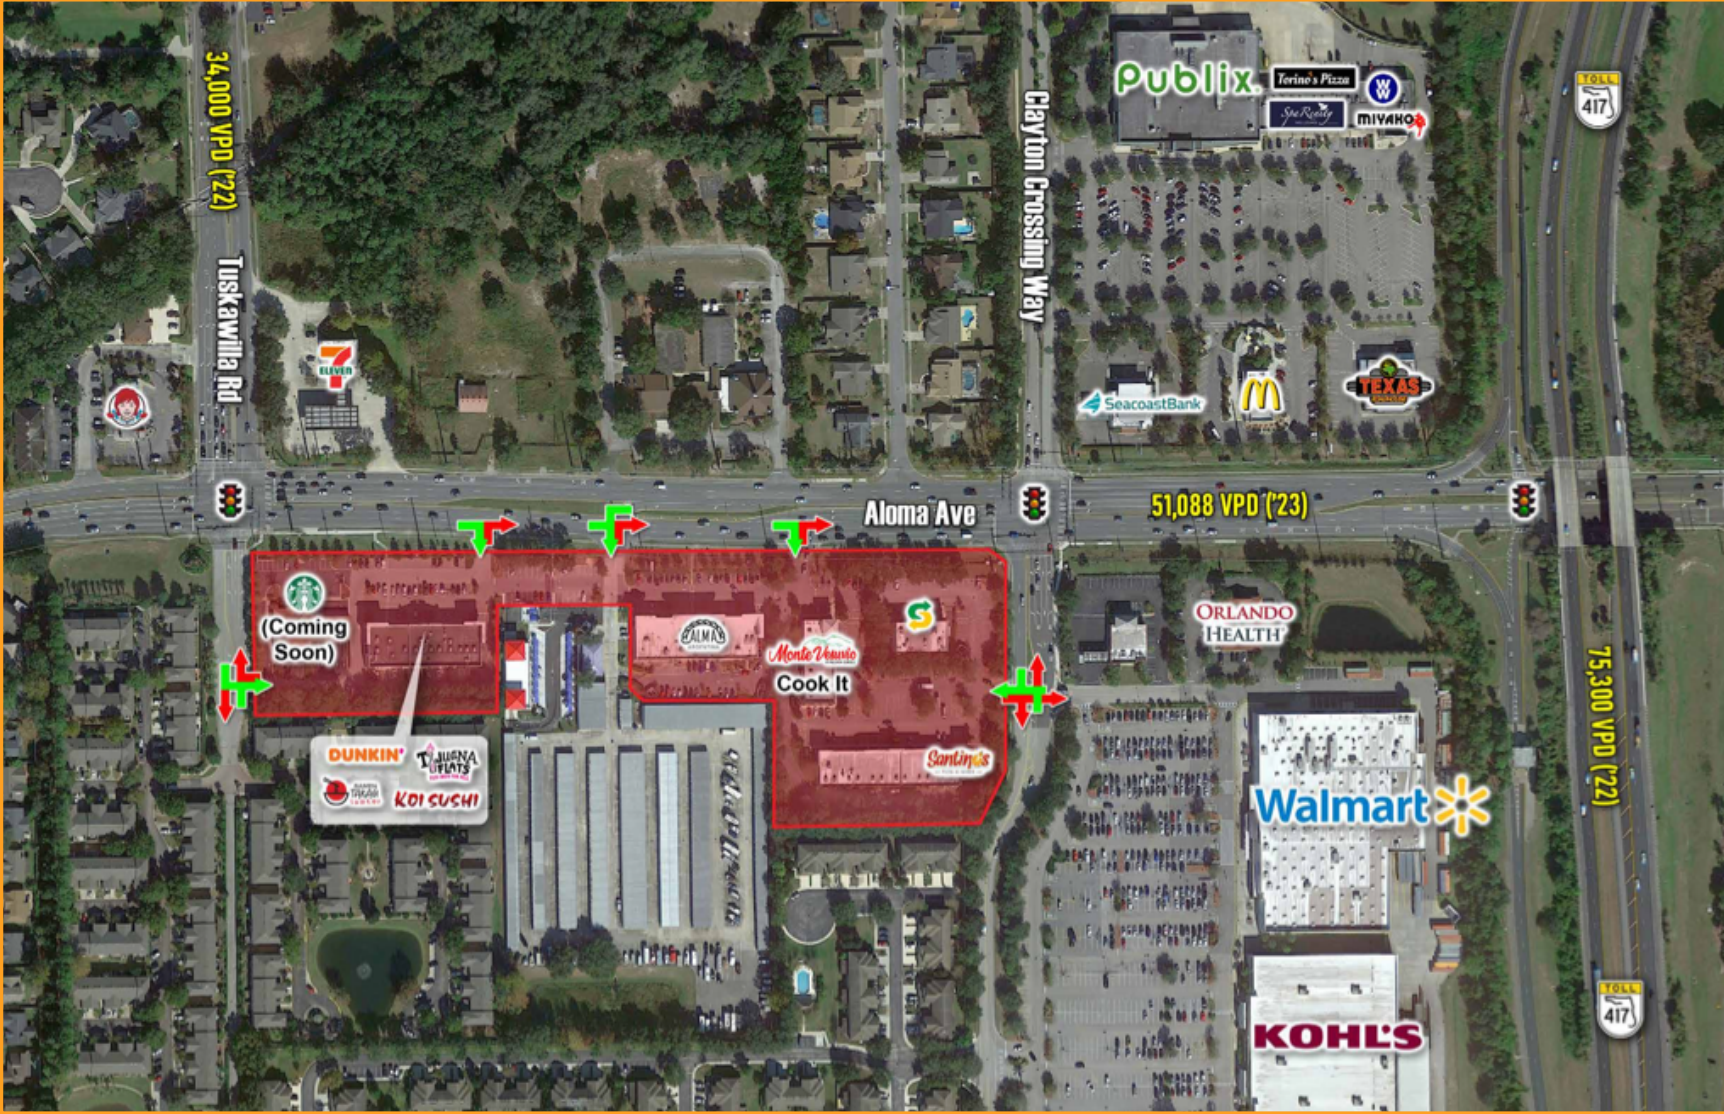

- Shares light with Walmart anchored center and Publix anchored center.
- Neighboring Tenants: Sage Dental, Oviedo Vet Care, Gooda Fooda, Trinity Eye Associates, Your Kids Urgent Care & The Armories
- Seeking professional services, beauty, book stores etc.

AVAILABLE

BRIDGEWATER COMMONS

5420 Deep Lake Rd, Oviedo, FL 32765

1,200 SF SPACE AVAILABLE

Oviedo

Executive Summary

The wealthiest people live in Oviedo/Chuluota..., according to the most recent data from the US Census Bureau. Of the zip codes that have a population of 10,000 or more or have a median household income of \$ 100,000, Oviedo/Chuluota ranked #1, 14% higher than #2 Dr. Phillips (\$109,918) and 18.6% higher than #3 Windermere (\$105,774).

SITE AERIAL

[Click Here for Google Map View of Space](#)

2022

2022 Population

1 Mile

8,311

3 Mile

89,510