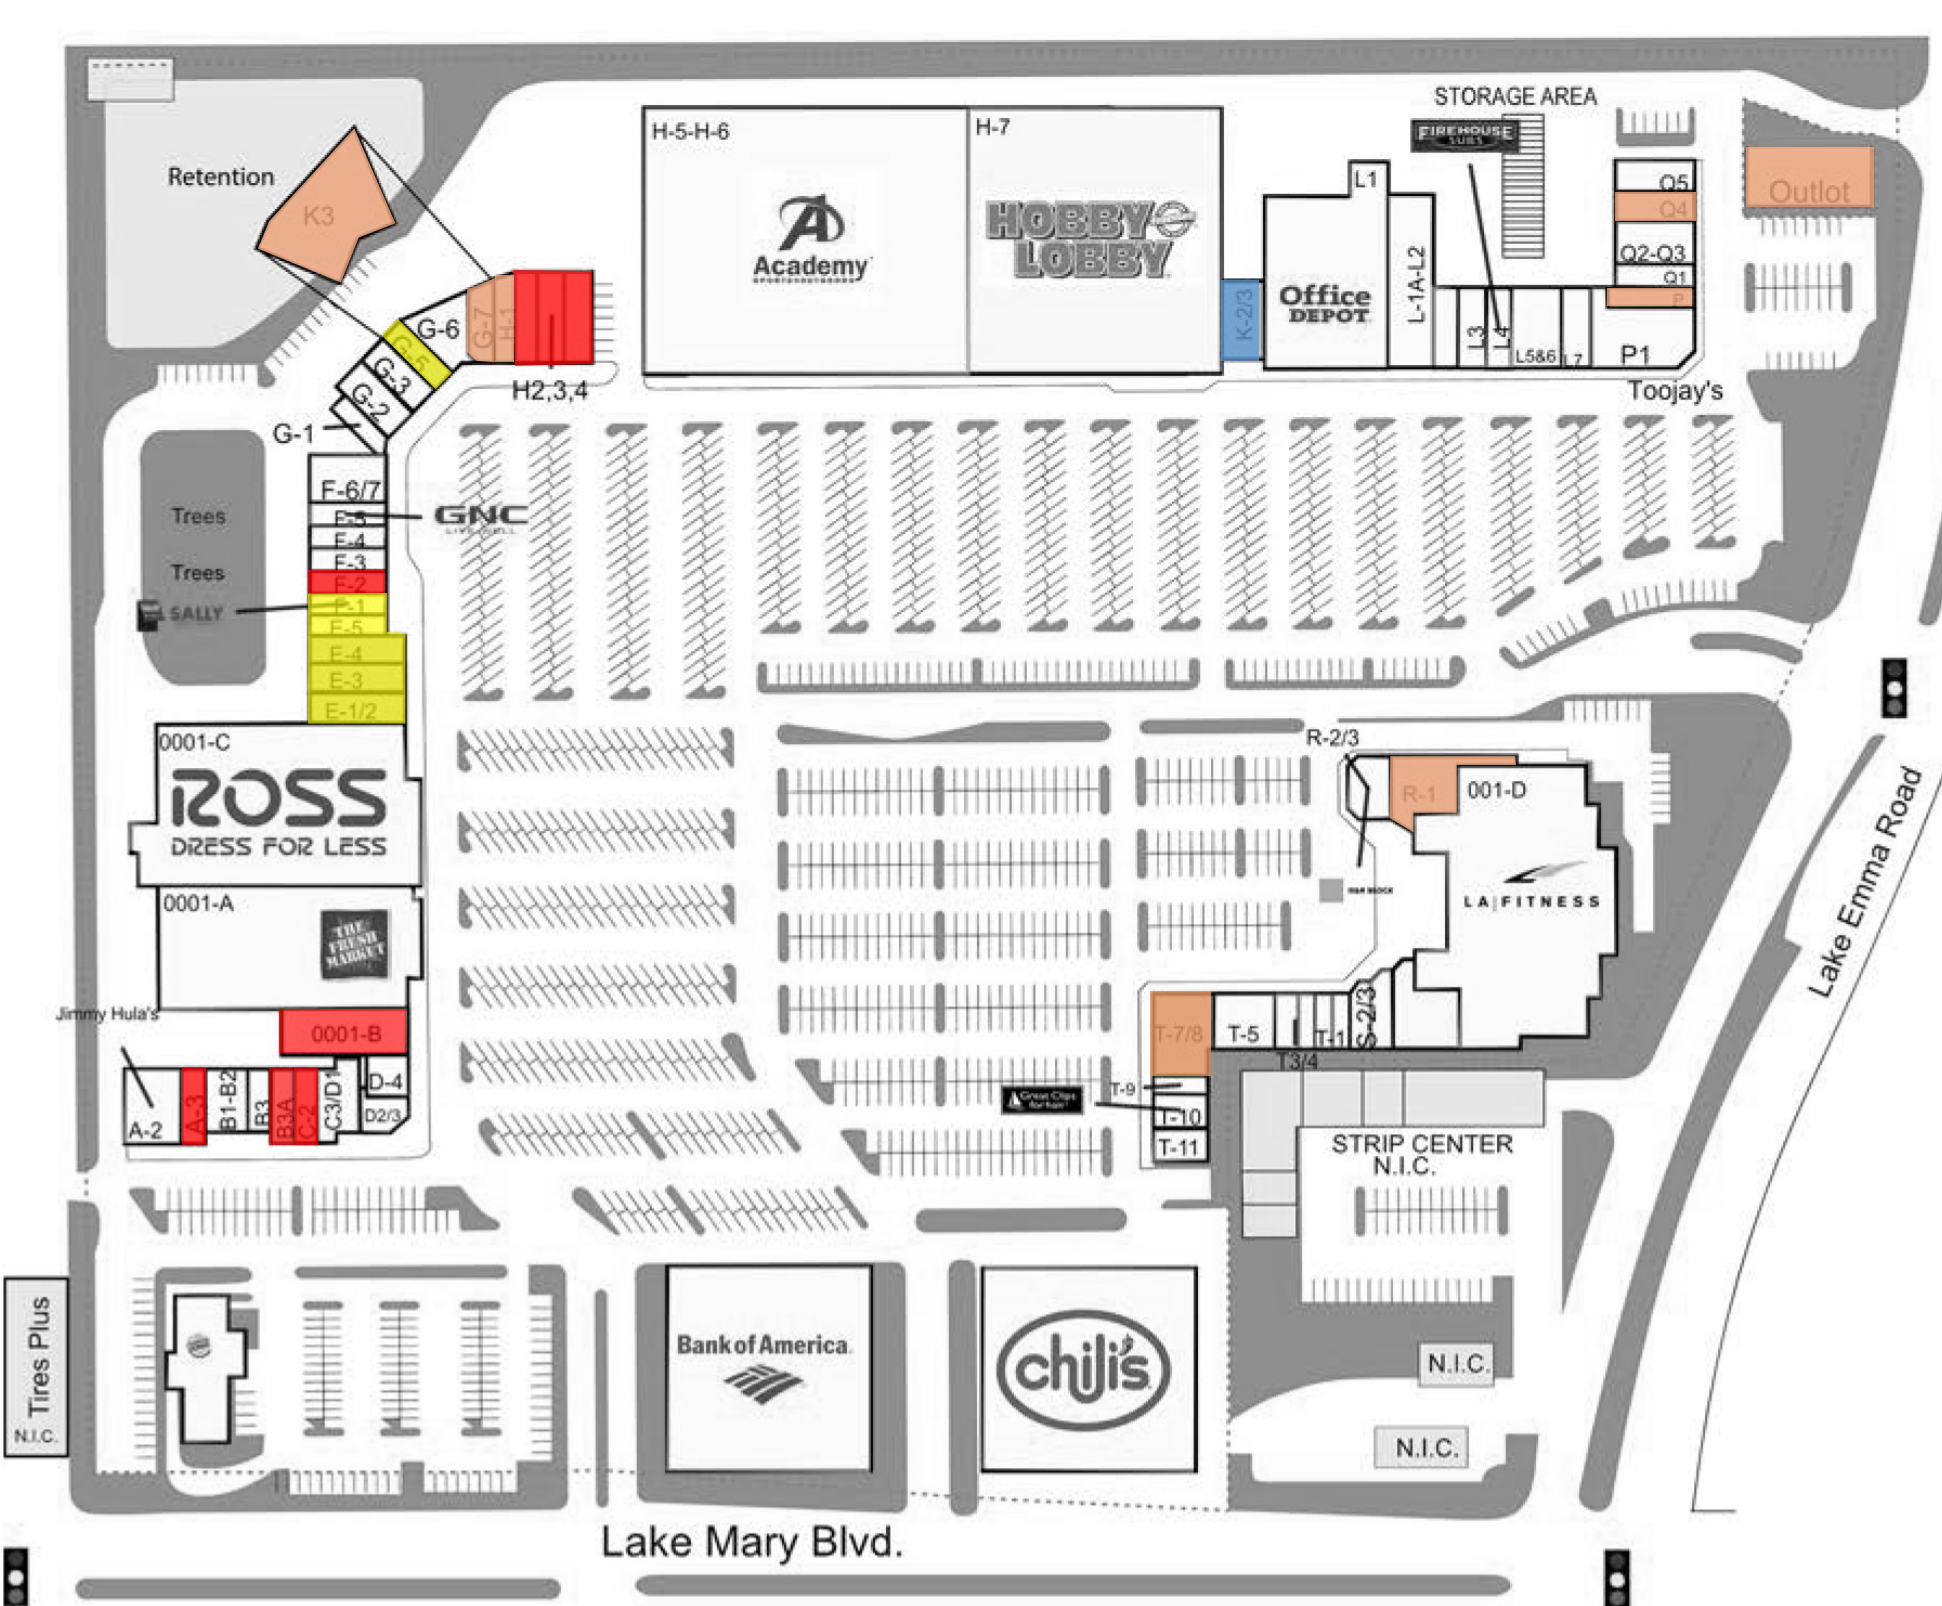

Lake Mary Centre

Lake Mary, FL

Listing Agreement 9/4/2014

■ OPEN / UNDER CONSTRUCTION

0001-B	Pacific Dental	4,510 SF
B3A	Stretch Zone	1,260 SF
C2	European Wax Center	1,300 SF
F2	Men's Groom Room	1,300 SF
H1-4	Sola Salon	5,600 SF
A3	Metro PCS	1,300 SF
		15,270 SF

■ AT LEASE

E1-5,F1	Five Below	9,188 SF
G-5	Vera Asian	1,295 SF
		10,483 SF

■ AT LOI

K2/3	Bach to Rock	2,718 SF
		2,718 SF

■ AVAILABLE

G-7		1,375 SF
K3		3,646 SF
Outlot		1,000 SF
P		1,500 SF
Q4		2,100 SF
T-7/8		3,750 SF
		13,371 SF

ACTIVE PROSPECTS/TARGETS:

K3	Real Estate Office	3,646 SF
P/Q4	Huntington	3,600 SF
T-7/8	Fresh Kitchen	3,750 SF
E1-E4	PetSupermarket	6,400 SF
L7	Sus-Hi	1,494 SF
		18,890 SF